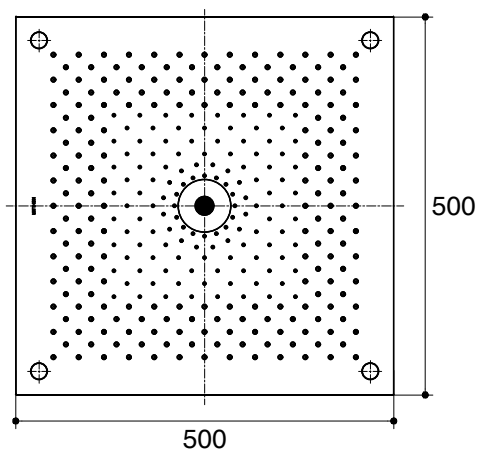

Dimensions are approximate.

Unit: mm

SKU	K-76017X-L
Name	BEITOU
Description	CEILING-MOUNT SHOWERHEAD 500X500

\*The recommended dimension for installation can be adjusted according to user preferences and layout.