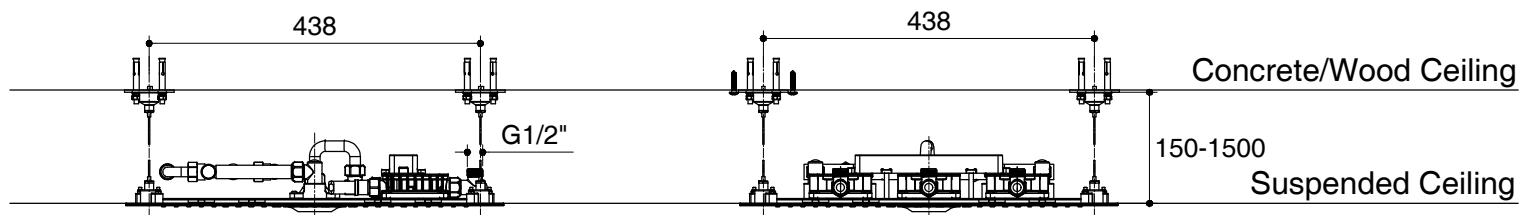

Dimensions are approximate.

Unit: mm

SKU	K-76017X-L
Name	BEITOU
Description	CEILING-MOUNT SHOWERHEAD 500X500

\*The recommended dimension for installation can be adjusted according to user preferences and layout.